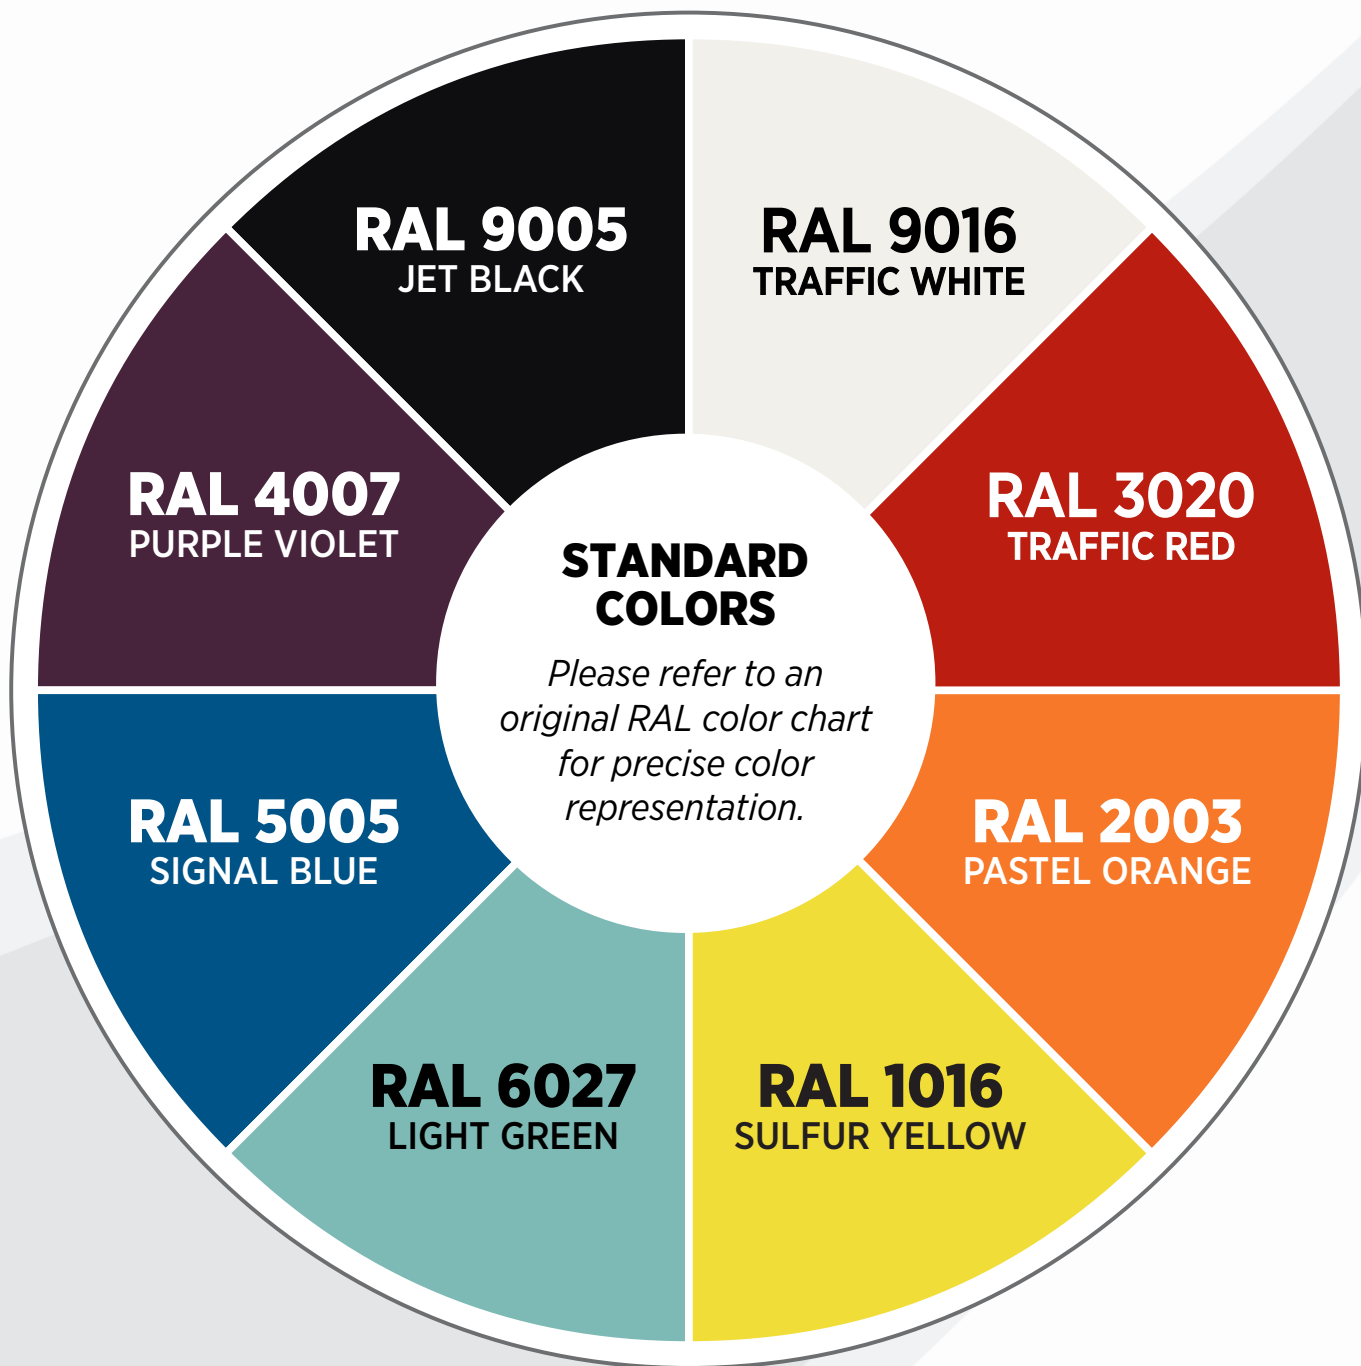

Select the **paint color**  
for your AGSE equipment.

Customizing your equipment's paint color may result in longer production lead times.  
Please contact customer service for more information.